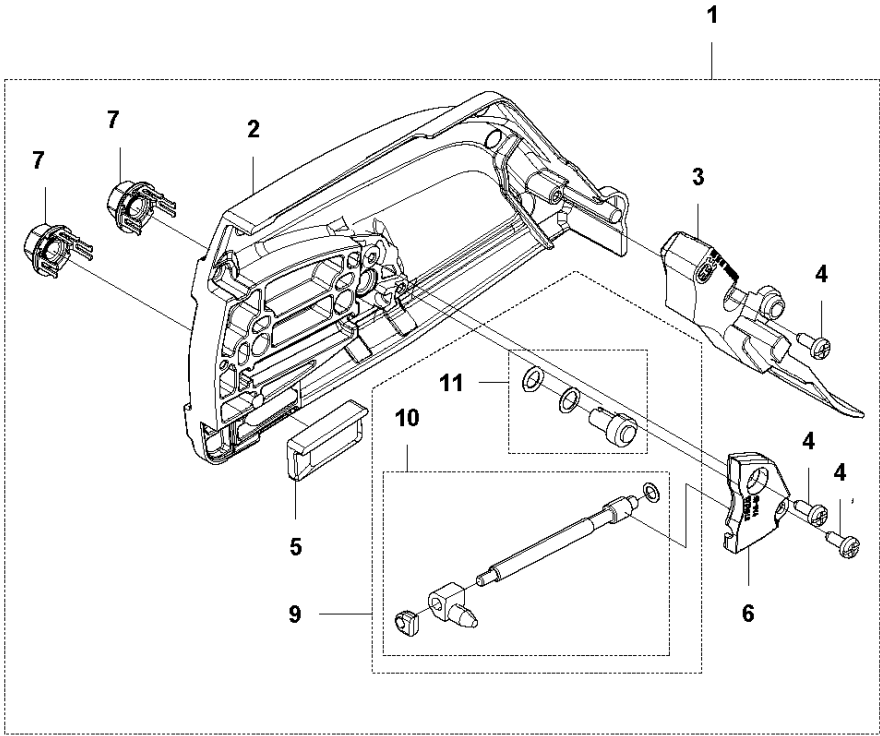

# SPARE PARTS LIST

CHAIN SAWS

565

**A1** 565  
CHAIN BRAKE

Ref	Part No	Description	Remark	QTY KIT
1	576 13 96-01	HAND GUARD		1
2	590 10 53-01	SCREW KIT		1
3	590 11 02-01	CHAIN BRAKE		1
4	590 10 56-02	KNEE JOINT		1
5	503 75 22-02	BRAKE BAND ASSY		1
6	574 82 56-01	COVER		1
7	582 21 33-01	SCREW		3

**A2** 565  
CLUTCH COVER

Ref	Part No	Description	Remark	QTY	KIT
1	575 23 59-08	CLUTCH COVER ASSY		1	
2	575 23 63-04	CLUTCH COVER		1	1
3	575 23 64-01	CHIP GUARD		1	1
4	526 22 18-01	SCREW CITXPANT		3	1
5	501 51 72-01	CHAIN GUIDE		1	1
6	576 42 43-01	COVER		1	1
7	505 19 73-01	NUT		2	1
9	590 10 47-01	CHAIN TENSIONER KIT		1	1
10	590 10 48-01	WORM SCREW		1	1
11	590 10 51-01	WORM WHEEL		1	1

**B** 565  
CLUTCH & OIL PUMP

Ref	Part No	Description	Remark	QTY	KIT
1	577 60 38-01	CLUTCH DRUM ASSY		1	
2	503 43 20-01	NEEDLE HOLDER		1	1
3	501 59 80-02	RIM		1	1
4	503 75 24-01	WASHER		1	
5	503 27 21-01	E-CLIP		1	
6	586 79 84-04	CLUTCH ASSY		1	
7	537 36 06-01	CLUTCH SPRING		3	6
8	582 27 01-08	PUMP PINION		1	
9	589 02 84-01	OIL PUMP ASSY		1	
10	590 11 97-01	PUMP PISTON		1	9
11	590 12 01-01	OIL PUMP		1	9
12	576 98 74-01	OIL PRESSURE HOSE		1	
13	526 81 81-02	SCREW ITXSCM		2	
14	594 09 32-01	OIL HOSE		1	
15	501 54 41-02	OIL SCREEN		1	

**C** 565  
CYLINDER COVER

Ref	Part No	Description	Remark	QTY KIT
1	579 79 88-01	CYLINDER COVER		1

**D** 565  
CYLINDER & PISTON

12 (A)