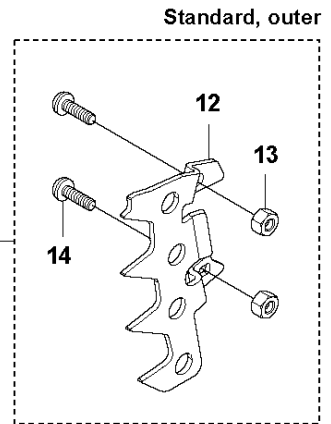

N 565
ACCESSORIES